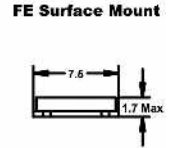

# STANDARD CRYSTALS

HC49U Resistance Weld

- Inventory Support
- Standard Packages
- Lowest Pricing
- Fox Quality
- Technical Support

• FOX STANDARD SPECIFICATIONS				
PARAMETER	HC49U*	HC49S/49SD	FPX	FE
Frequency Tolerance @ 25°C	±30PPM	±30PPM	±50PPM	±50PPM
Frequency Stability	±50PPM	±50PPM	±100PPM	±50PPM
Operating Temperature Range	-20°C ~ +70°C	-20°C ~ +70°C	-10°C ~ +70°C	-10°C ~ +60°C

\*Optional third lead, vinyl sleeves (HC49U only), and mylar spacer. All specifications subject to change without notice.  
\*\* Measurements are displayed in Millimeters.

Please Refer To Specification Sheets For Details